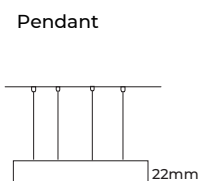

Single Line Diagram